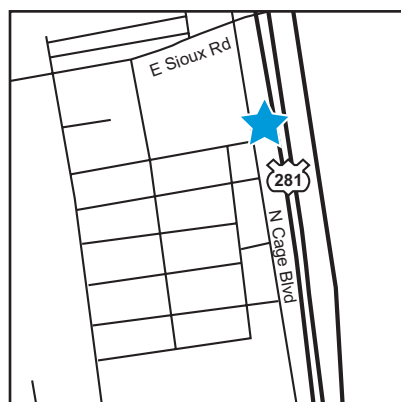

Manufacturer	Products
Kent Moore	Tools
Kim Hotstart	Engine Heaters
Loctite	Adhesives & Sealants
Mercedes-Benz	Engines
Monroe	Shocks & Struts
MTU	Engines
MTU Onsite Energy	Packaged Gensets & Switchgear
Murphy Switch Gage	Engine Controls
MWI Pumps	Pumps
National	Oil Seals & Bearings
Pall	Fluid Filtration
Penray	Cooling System Protection
Permatex	Adhesives & Sealants
Plant Safe	Guard Rails
Powertherm	Exhaust & Silencer Systems
Pow-R-Quik	Air Starters
puraDYN	Bypass Filtration
Racor	Filtration
Red Dot	Custom Heaters & Air Conditioners
Sentinel	Engine Controls
Stanley Vidmar	Storage Cabinets & Equipment
Stewart Warner	Gauges & Instruments
Teleflex Morse	Controls
Twin Disc	Clutches
VDO	Gauges
Webasto	Air Conditioners & Heaters
Woodward	Engine Governors

Pharr, TX
956-787-6880

2701 North Cage • Pharr, TX 78577

Toll Free: 888-569-3099 • Fax: 956-787-6814

stewartandstevenson.com